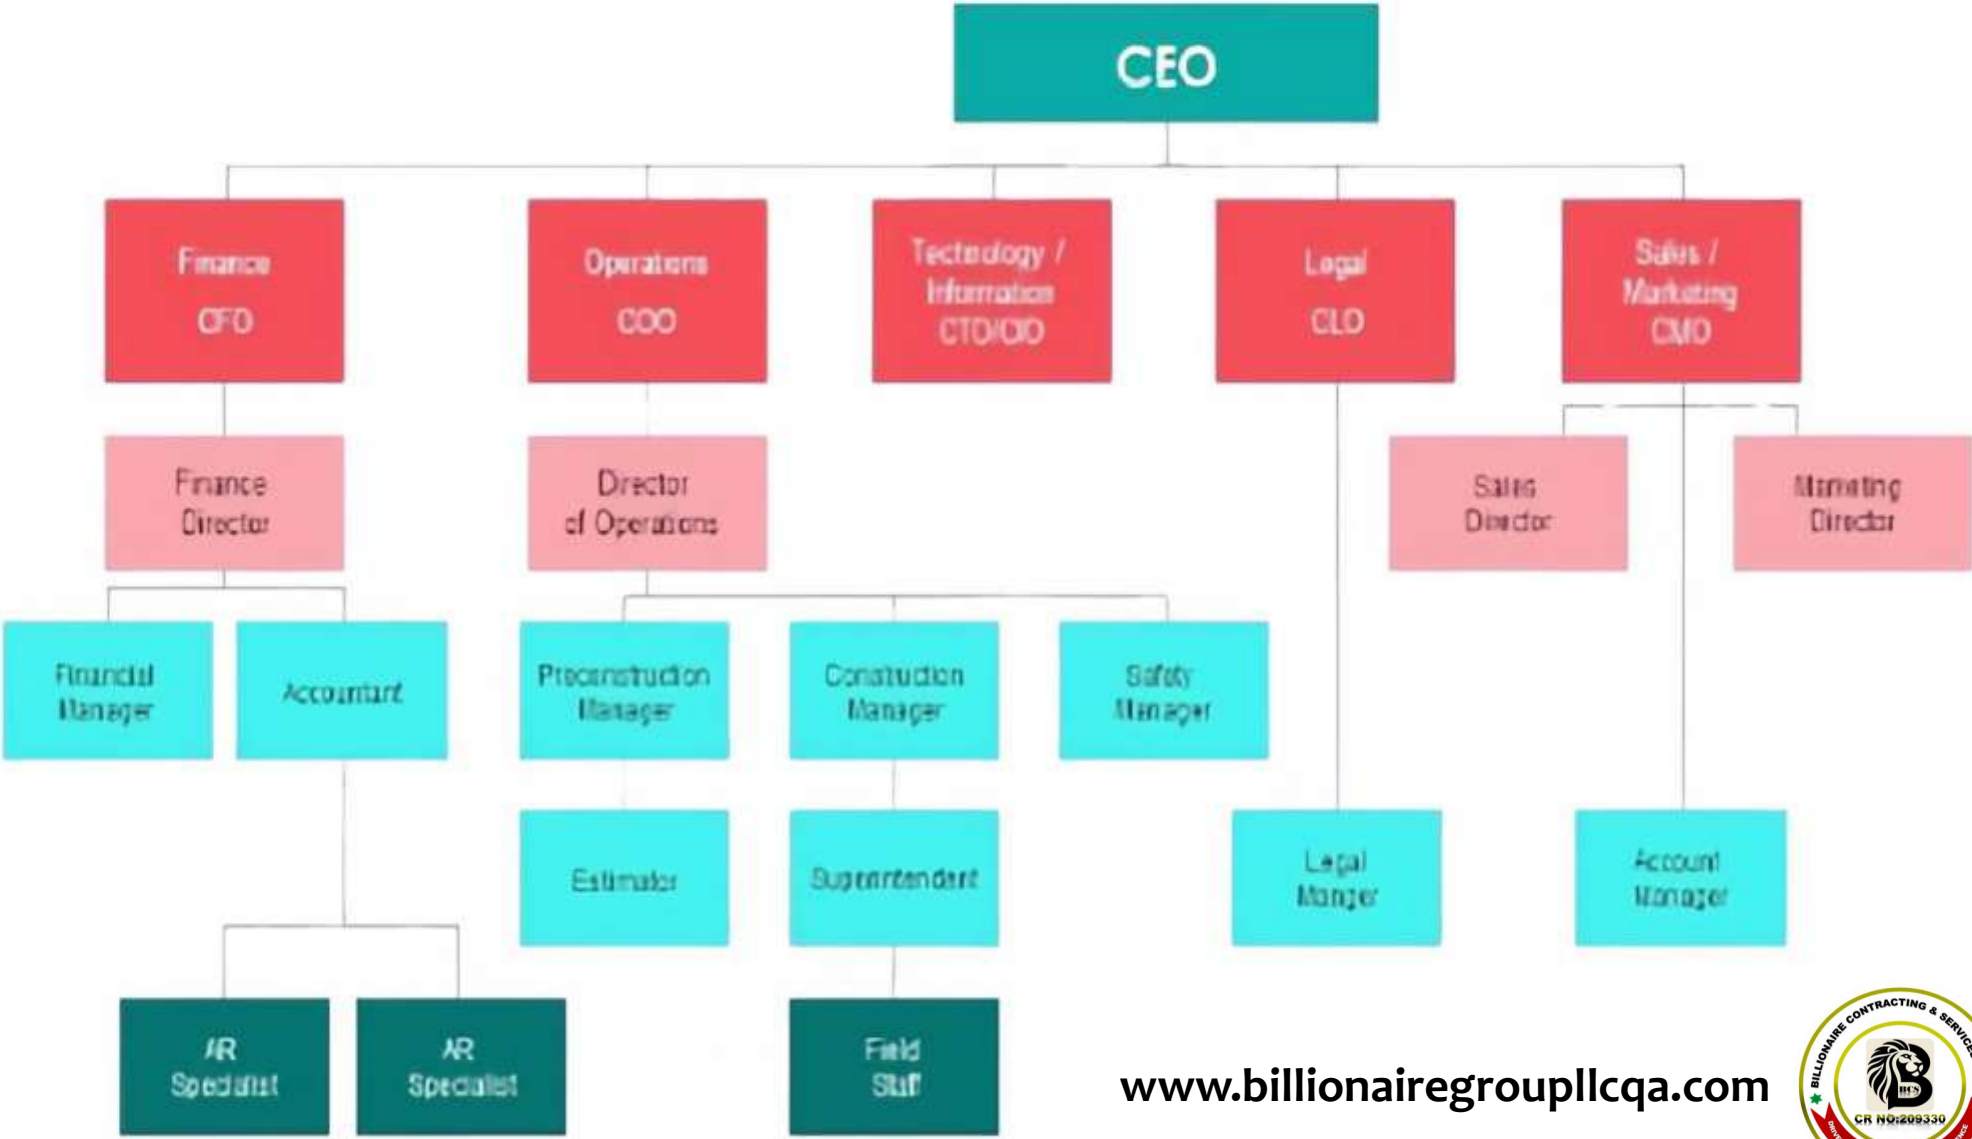

www.billionairegroupllcqa.com

MANAGEMENT

FOUNDER & CEO: BELAL HOSSAIN. 08 Years of experience in industry leader with a focus on strategic growth. BELAL' philosophy canters leadership that promotes creativity and innovation in the organization, but that also develops trust through hard work and attention to detail.

CO-FOUNDER & EXECUTIVE DIRECTOR: MD SAFIQL ISLAM . 10 Years of experience ensures projects are delivered on time and within budget.

CO-FOUNDER & EXECUTIVE DIRECTOR: MD HRIDOY BHUIYA. 10 Years of experience in Design visionary with a focus on sustainable and innovative construction field.

www.billionairegrouppllcqa.com

Board Level

Executive Level

Director Level

Manager Level

Support Level

Board of Directors

www.billionairegroupilcqa.com

TECHNOLOGICAL ADVANCEMENTS

- **BIM (BUILDING INFORMATION MODELING):** Advanced 3D modeling and project visualization for efficient planning and execution.
- **DRONES & UAVs:** Aerial site surveys and progress tracking to optimize project timelines.
- **SMART CONSTRUCTION:** Integration of AI, robotics, and IoT for precise monitoring and efficient project management.